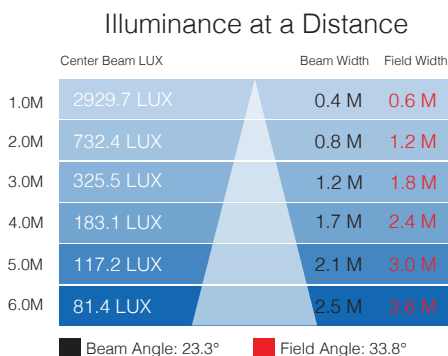

PHOTOMETRIC DATA FOR WIDE BEAM LENS 3000K