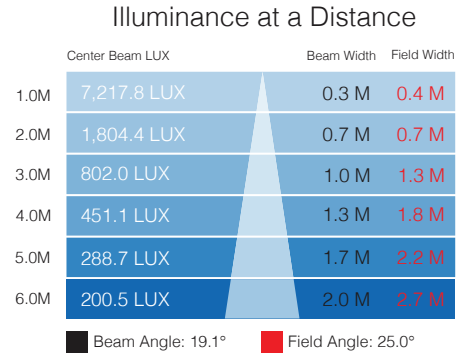

## PHOTOMETRIC DATA FOR NARROW BEAM LENS 3000K

## PHOTOMETRIC DATA FOR NARROW BEAM LENS 5000K

## PHOTOMETRIC DATA FOR WIDE BEAM LENS 5000K