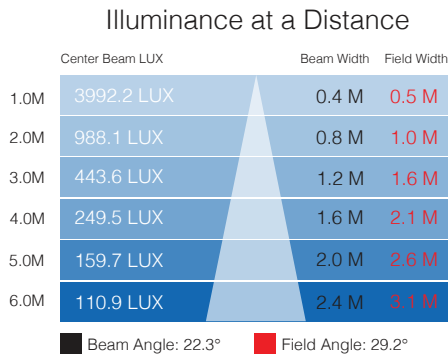

PHOTOMETRIC DATA FOR MEDIUM BEAM LENS 3000K