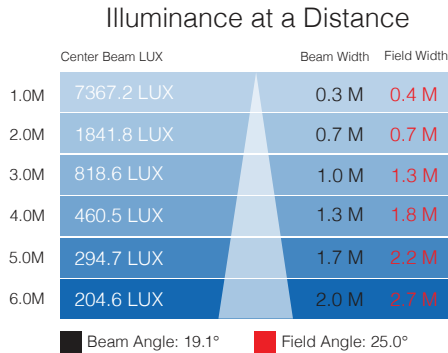

## PHOTOMETRIC DATA FOR NARROW BEAM LENS 3000K

## PHOTOMETRIC DATA FOR NARROW BEAM LENS 5000K

## PHOTOMETRIC DATA FOR WIDE BEAM LENS 5000K