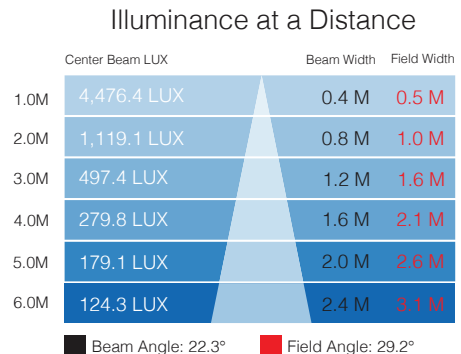

PHOTOMETRIC DATA FOR MEDIUM BEAM LENS 5000K