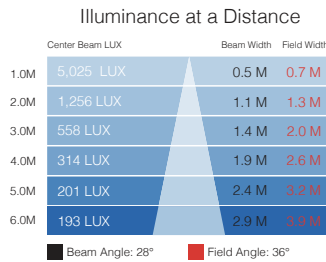

5500K HO

Photometric Data for X-Effects LED HO 5500K 19 Degree Lens

Photometric Data for X-Effects LED HO 5500K 30 Degree Lens

Photometric Data for X-Effects LED HO 5500K 50 Degree Lens

Photometric Data for X-Effects LED HO 5500K 70 Degree Lens

RGBW HO

Photometric Data for X-Effects LED HO RGBW 19 Degree Lens

Photometric Data for X-Effects LED HO RGBW 30 Degree Lens

Photometric Data for X-Effects LED HO RGBW 50 Degree Lens

Photometric Data for X-Effects LED HO RGBW 70 Degree Lens