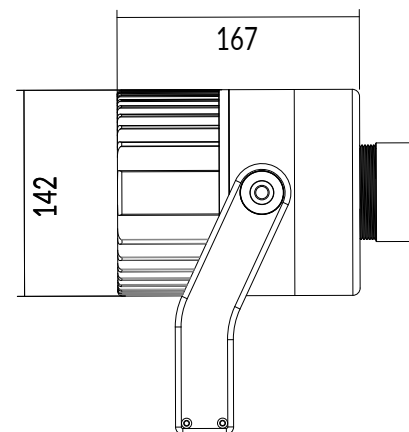

Terminated Power/DMX Cable

- Allen Key (8mm)
- Screwdriver
- X-Effects Framing Shutter Kit
- X-Effects Lens Cover Kit
- Quick Start Guide

FIXTURE SPECIFICATIONS

Input Voltage: 100-240VAC
 Power Consumption: 90 Watts at maximum output
 Output: 3000 lumens
 LED Array: 5500K Cool White or RGBW
 Lumen Maintenance: 50,000 hours at 45C (LM-79-08)
 Power Connection: Hybrid power/data connector (fixture end) and 20ft (6m) cable with terminated Nema 5-15P (NA) or power plug adapter with types B,F,G, and I (Outside NA)

Dimensions: 5.5"L x 10.1"W x 5.8"H
 (14.2cm x 25.8cm x 16.7cm)

Weight: 13 lbs (5.8 kg)

KIT SPECIFICATIONS

Case Dimensions: 25.6" x 20" x 11.8" (650mm x 508mm x 300mm)

Kit Weight: 39.68 lbs. (18kg)

X-EFFECTS LED HO PHOTOMETRICS