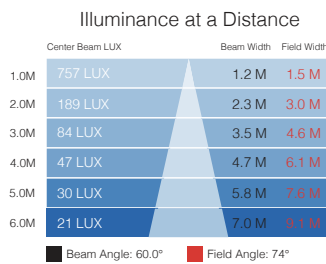

5500K HO

Photometric Data for X-Effects LED HO 5500K 19 Degree Lens

Photometric Data for X-Effects LED HO 5500K 30 Degree Lens

Photometric Data for X-Effects LED HO 5500K 50 Degree Lens

Photometric Data for X-Effects LED HO 5500K 70 Degree Lens

RGBW HO

Photometric Data for X-Effects LED HO RGBW 19 Degree Lens

Photometric Data for X-Effects LED HO RGBW 30 Degree Lens

Photometric Data for X-Effects LED HO RGBW 50 Degree Lens

Photometric Data for X-Effects LED HO RGBW 70 Degree Lens