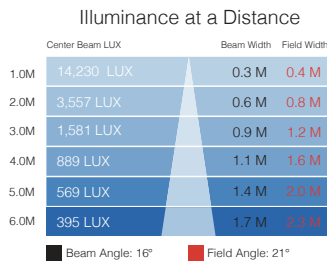

5500K HO

Photometric Data for X-Effects LED HO 5500K 19 Degree Lens

Photometric Data for X-Effects LED HO 5500K 30 Degree Lens

Photometric Data for X-Effects LED HO 5500K 50 Degree Lens

Photometric Data for X-Effects LED HO 5500K 70 Degree Lens

RGBW HO

Photometric Data for X-Effects LED HO RGBW 19 Degree Lens

Photometric Data for X-Effects LED HO RGBW 30 Degree Lens

Photometric Data for X-Effects LED HO RGBW 50 Degree Lens

Photometric Data for X-Effects LED HO RGBW 70 Degree Lens