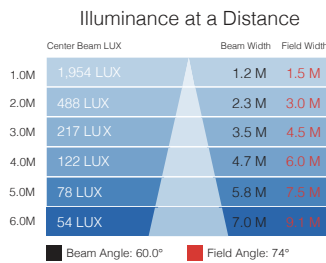

Dimensions: 5.5"L x 10.1"W x 5.8"H
 (14.2cm x 25.8cm x 16.7cm)

Weight: 13 lbs (5.8 kg)

KIT SPECIFICATIONS

Case Dimensions: 25.6" x 20" x 11.8" (650mm x 508mm x 300mm)

Kit Weight: 39.68 lbs. (18kg)

X-EFFECTS LED HO PHOTOMETRICS

5500K HO

Photometric Data for X-Effects LED HO 5500K 19 Degree Lens

Photometric Data for X-Effects LED HO 5500K 30 Degree Lens

Photometric Data for X-Effects LED HO 5500K 50 Degree Lens

Photometric Data for X-Effects LED HO 5500K 70 Degree Lens

RGBW HO

Photometric Data for X-Effects LED HO RGBW 19 Degree Lens

Photometric Data for X-Effects LED HO RGBW 30 Degree Lens

Photometric Data for X-Effects LED HO RGBW 50 Degree Lens

Photometric Data for X-Effects LED HO RGBW 70 Degree Lens