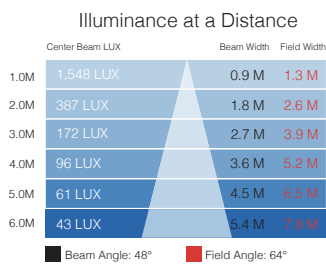

5500K HO

Photometric Data for X-Effects LED HO 5500K 19 Degree Lens

Photometric Data for X-Effects LED HO 5500K 30 Degree Lens

Photometric Data for X-Effects LED HO 5500K 50 Degree Lens

Photometric Data for X-Effects LED HO 5500K 70 Degree Lens

RGBW HO

Photometric Data for X-Effects LED HO RGBW 19 Degree Lens

Photometric Data for X-Effects LED HO RGBW 30 Degree Lens

Photometric Data for X-Effects LED HO RGBW 50 Degree Lens

Photometric Data for X-Effects LED HO RGBW 70 Degree Lens