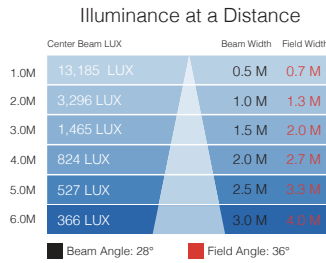

Photometric Data for X-Effects LED HO 5500K 30 Degree Lens