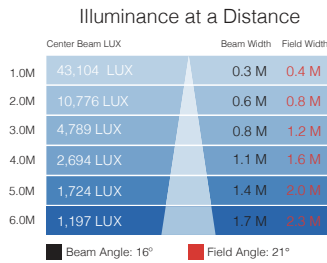

X-EFFECTS LED HO PHOTOMETRICS

5500K HO

Photometric Data for X-Effects LED HO 5500K 19 Degree Lens