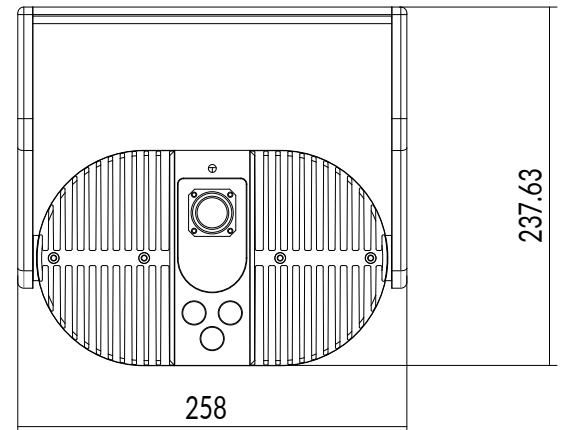

Dimensions: 5.5"L x 10.1"W x 5.8"H
 (14.2cm x 25.8cm x 16.7cm)

Weight: 13 lbs (5.8 kg)

KIT SPECIFICATIONS

Case Dimensions: 25.6" x 20" x 11.8" (650mm x 508mm x 300mm)

Kit Weight: 39.68 lbs. (18kg)

X-EFFECTS LED HO PHOTOMETRICS