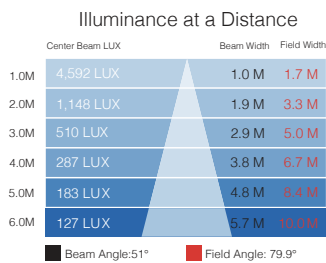

Dimensions: 5.5"L x 10.1"W x 5.8"H
 (14.2cm x 25.8cm x 16.7cm)

Weight: 13 lbs (5.8 kg)

KIT SPECIFICATIONS

Case Dimensions: 25.6" x 20" x 11.8" (650mm x 508mm x 300mm)

Kit Weight: 39.68 lbs. (18kg)

X-EFFECTS LED HO PHOTOMETRICS

5500K HO

Photometric Data for X-Effects LED HO 5500K 19 Degree Lens

Photometric Data for X-Effects LED HO 5500K 30 Degree Lens

Photometric Data for X-Effects LED HO 5500K 50 Degree Lens

Photometric Data for X-Effects LED HO 5500K 70 Degree Lens

RGBW HO

Photometric Data for X-Effects LED HO RGBW 19 Degree Lens

Photometric Data for X-Effects LED HO RGBW 30 Degree Lens

Photometric Data for X-Effects LED HO RGBW 50 Degree Lens

Photometric Data for X-Effects LED HO RGBW 70 Degree Lens